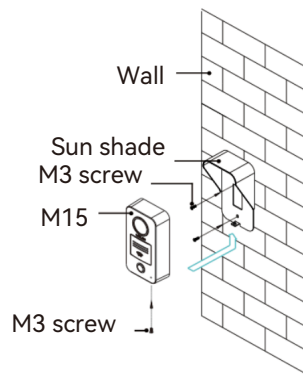

Installation

Wall mounted

- Fix the wall mounting plate on the junction box using screws.
- Fit the device onto the wall mounting plate after wiring is completed.
- Device installation completed

Application

- Villas